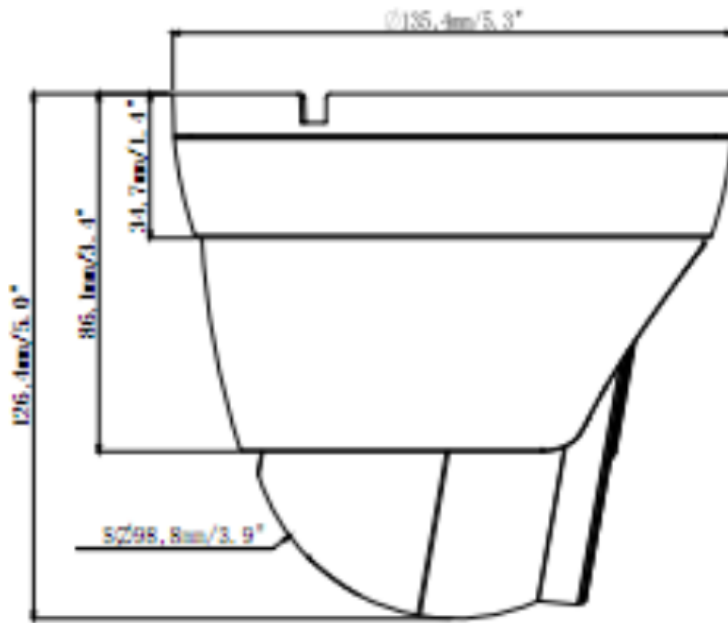

We reserve the right to modify product design and specification without notice and without incurring any obligation

For more information please contact a DSS Sales Representative
Toll Free: 1.888.467.8812 · Fax: 1.609.431.0932 · Email: sales@dss-cctv.com
www.dssdepot.com