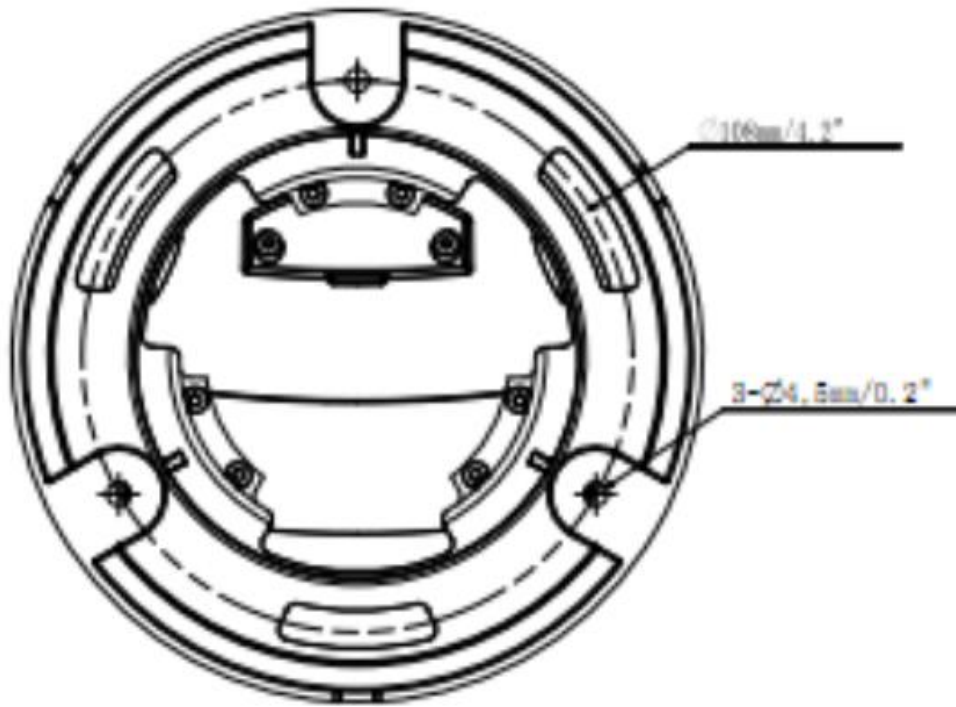

We reserve the right to modify product design and specification without notice and without incurring any obligation

For more information please contact a DSS Sales Representative
Toll Free: 1.888.467.8812 · Fax: 1.609.431.0932 · Email: sales@dss-cctv.com
www.dssdepot.com